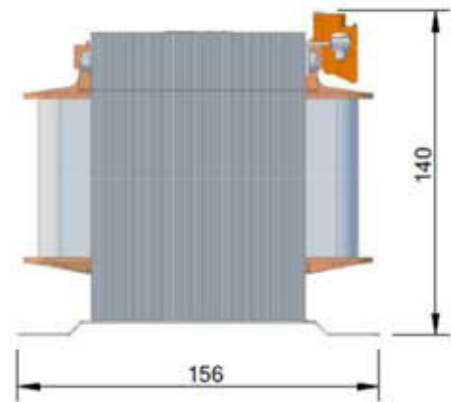

Description: Autotransformer Input: 230V Output: 80V/100V/125V/150V/170V/190V // 19.0A

**Scandinavian
Transformer**