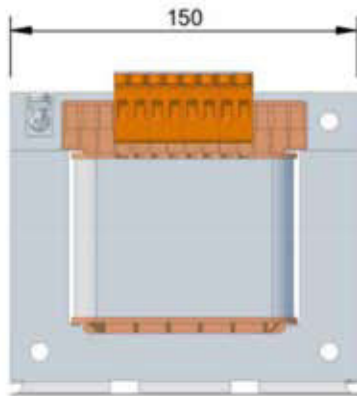

Description: Autotransformer Input: 230V Output: 80V/100V/125V/150V/170V/190V // 19.0A

**Scandinavian
Transformer**