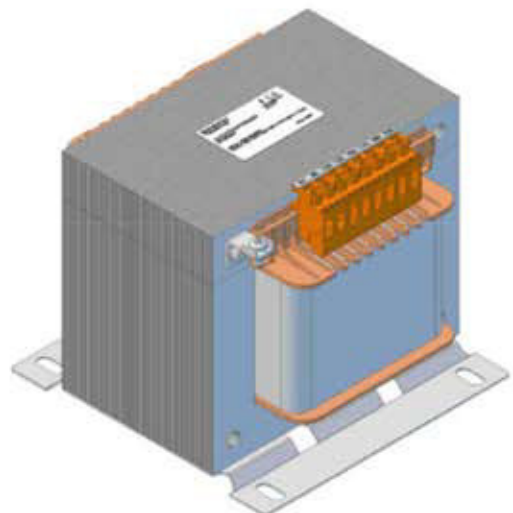

**Description:** Autotransformer Input: 230V Output: 80V/100V/125V/150V/170V/190V // 19.0A

Rev.	ST no.	Initials	Sign	Date	Appr.	Sign	Changes
<b>1</b>	<b>59354</b>	<b>AG</b>		<b>07.02.2018</b>	<b>JS</b>		Initial version

Temperature class: B

T<sub>a</sub> = 40°C

Description: Autotransformer Input: 230V Output: 80V/100V/125V/150V/170V/190V // 19.0A

**Scandinavian  
Transformer**