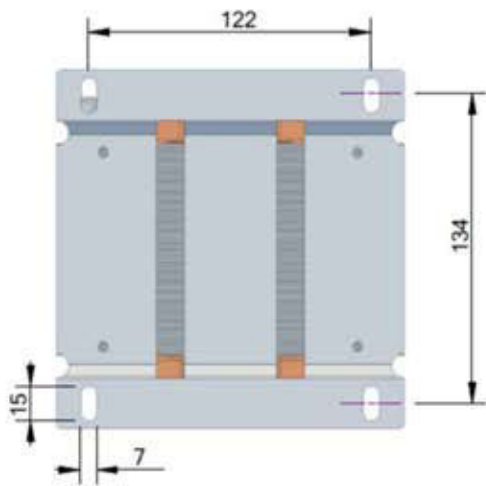

**Description:** Autotransformer Input: 230V Output: 80V/100V/125V/150V/170V/190V // 19.0A

Rev.	ST no.	Initials	Sign	Date	Appr.	Sign	Changes
<b>1</b>	<b>59354</b>	<b>AG</b>		<b>07.02.2018</b>	<b>JS</b>		Initial version

Temperature class: B

T<sub>a</sub> = 40°C

Description: Autotransformer Input: 230V Output: 80V/100V/125V/150V/170V/190V // 19.0A

**Scandinavian  
Transformer**