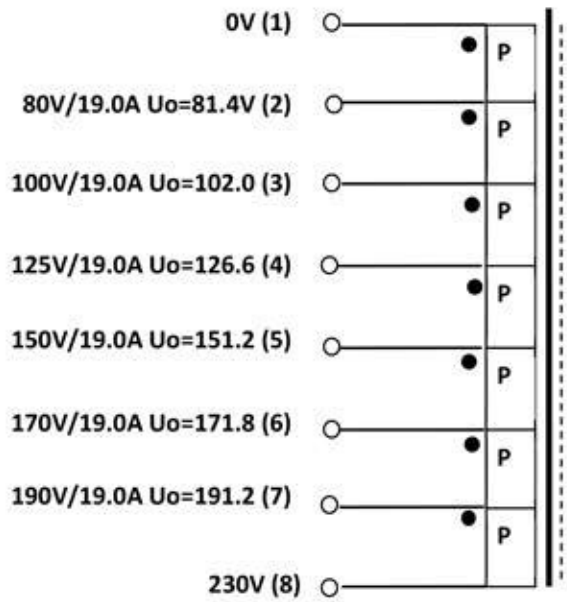

**Description:** Autotransformer Input: 230V Output: 80V/100V/125V/150V/170V/190V // 19.0A

Rev.	ST no.	Initials	Sign	Date	Appr.	Sign	Changes
<b>1</b>	<b>59354</b>	<b>AG</b>		<b>07.02.2018</b>	<b>JS</b>		Initial version

Temperature class: B

T<sub>a</sub> = 40°C

Description: Autotransformer Input: 230V Output: 80V/100V/125V/150V/170V/190V // 19.0A

**Scandinavian  
Transformer**